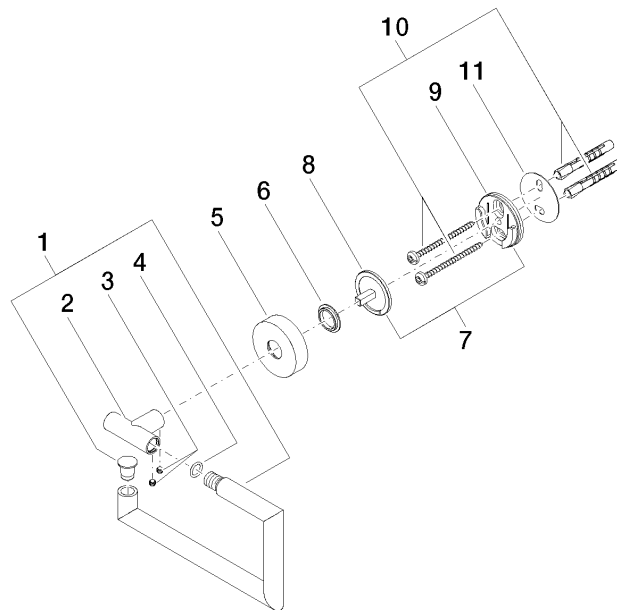

83 500 979

- width 150mm
- height 95 mm
- rosette Ø 40 mm
- 40mm projection

Fits: LISSÉ, META

	Chrome	83 500 979-00
	Brushed Platinum	83 500 979-06
	Dark Chrome	83 500 979-19
	Light Gold	83 500 979-26
	Brushed Light Gold	83 500 979-27
	Matte Black	83 500 979-33
	Brushed Bronze	83 500 979-42
	Brushed Champagne (22kt Gold)	83 500 979-46
	Champagne (22kt Gold)	83 500 979-47
	Brushed Chrome	83 500 979-93
	Brushed Dark Platinum	83 500 979-99

83 500 979

mm [inches]

83 500 979

Parts for other finishes can be found here: [Brushed](#)  
[Platinum](#)

### Spare parts list

No.	Item Number	Name	Quantity used	Delivery time
1	90 28 22 626 00-00	holder	1	10
2	05 17 97 561 01-00	holder	1	10
3	90 31 11 038 00 90	pin	2	2
4	90 14 10 060 00 90	seal	1	2
5	08 27 97 500-00	rosette	1	10
6	08 30 11 516 90	ring	1	2
7	05 17 97 501 01 90	fixing set	1	2
8	08 17 97 559 90	holder	1	2
9	08 17 97 501 07	holder	1	2
10	05 30 31 025 00 90	fixing set	1	2
11	05 30 11 519 00 90	disc	1	2