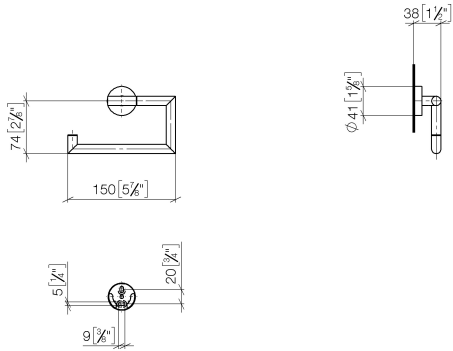

83 500 979

- width 150mm
- height 95 mm
- rosette Ø 40 mm
- 40mm projection

Fits: LISSÉ, META

	Chrome	83 500 979-00
	Brushed Platinum	83 500 979-06
	Dark Chrome	83 500 979-19
	Light Gold	83 500 979-26
	Brushed Light Gold	83 500 979-27
	Matte Black	83 500 979-33
	Brushed Bronze	83 500 979-42
	Brushed Champagne (22kt Gold)	83 500 979-46
	Champagne (22kt Gold)	83 500 979-47
	Brushed Chrome	83 500 979-93
	Brushed Dark Platinum	83 500 979-99

83 500 979

mm [inches]

83 500 979

Parts for other finishes can be found here: [Brushed](#)  
[Platinum](#)

### Spare parts list

No.	Item Number	Name	Quantity used	Delivery time
1	90 28 22 626 00-00	holder	1	10
2	05 17 97 561 01-00	holder	1	10
3	90 31 11 038 00 90	pin	2	2
4	90 14 10 060 00 90	seal	1	2
5	08 27 97 500-00	rosette	1	10
6	08 30 11 516 90	ring	1	2
7	05 17 97 501 01 90	fixing set	1	2
8	08 17 97 559 90	holder	1	2
9	08 17 97 501 07	holder	1	2
10	05 30 31 025 00 90	fixing set	1	2
11	05 30 11 519 00 90	disc	1	2